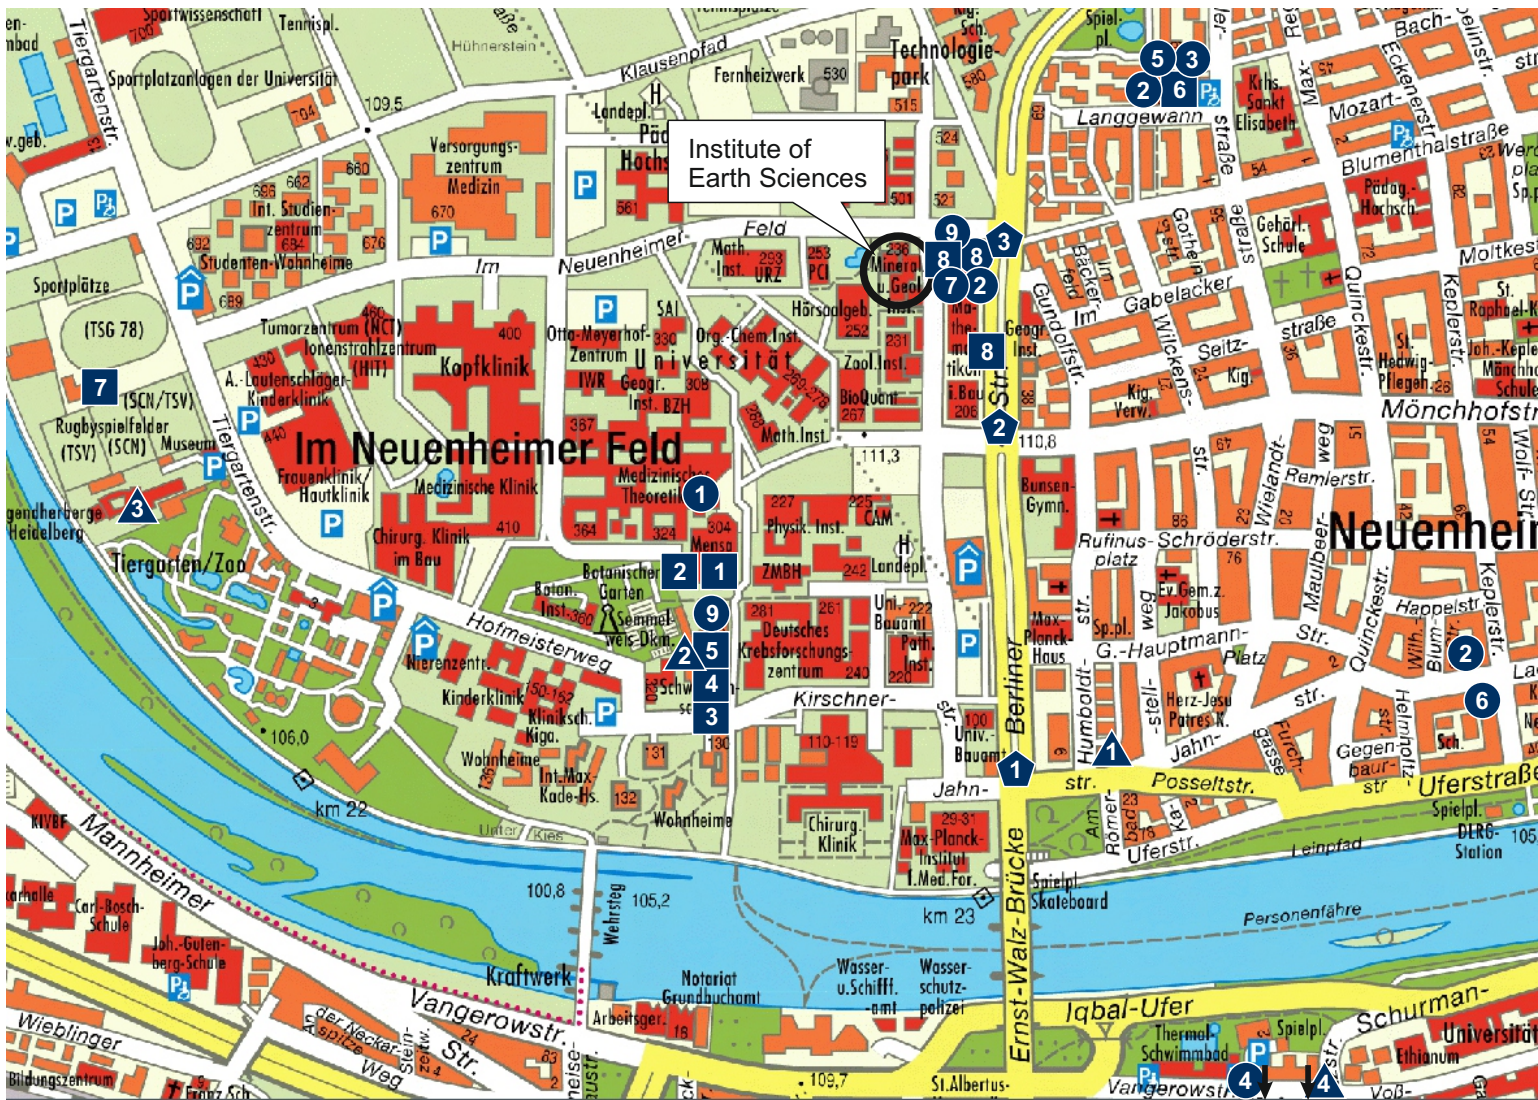

Overview map: What is where?

Accommodation

- 1 Café Frisch Hotel
- 2 Heidelberg University Guesthouses
- 3 Youth Hostel Heidelberg
- 4 Hotel NH Heidelberg

Tram Stops

- 1 Jahnstraße
- 2 Bunsen-Gymnasium
- 3 Technologiepark