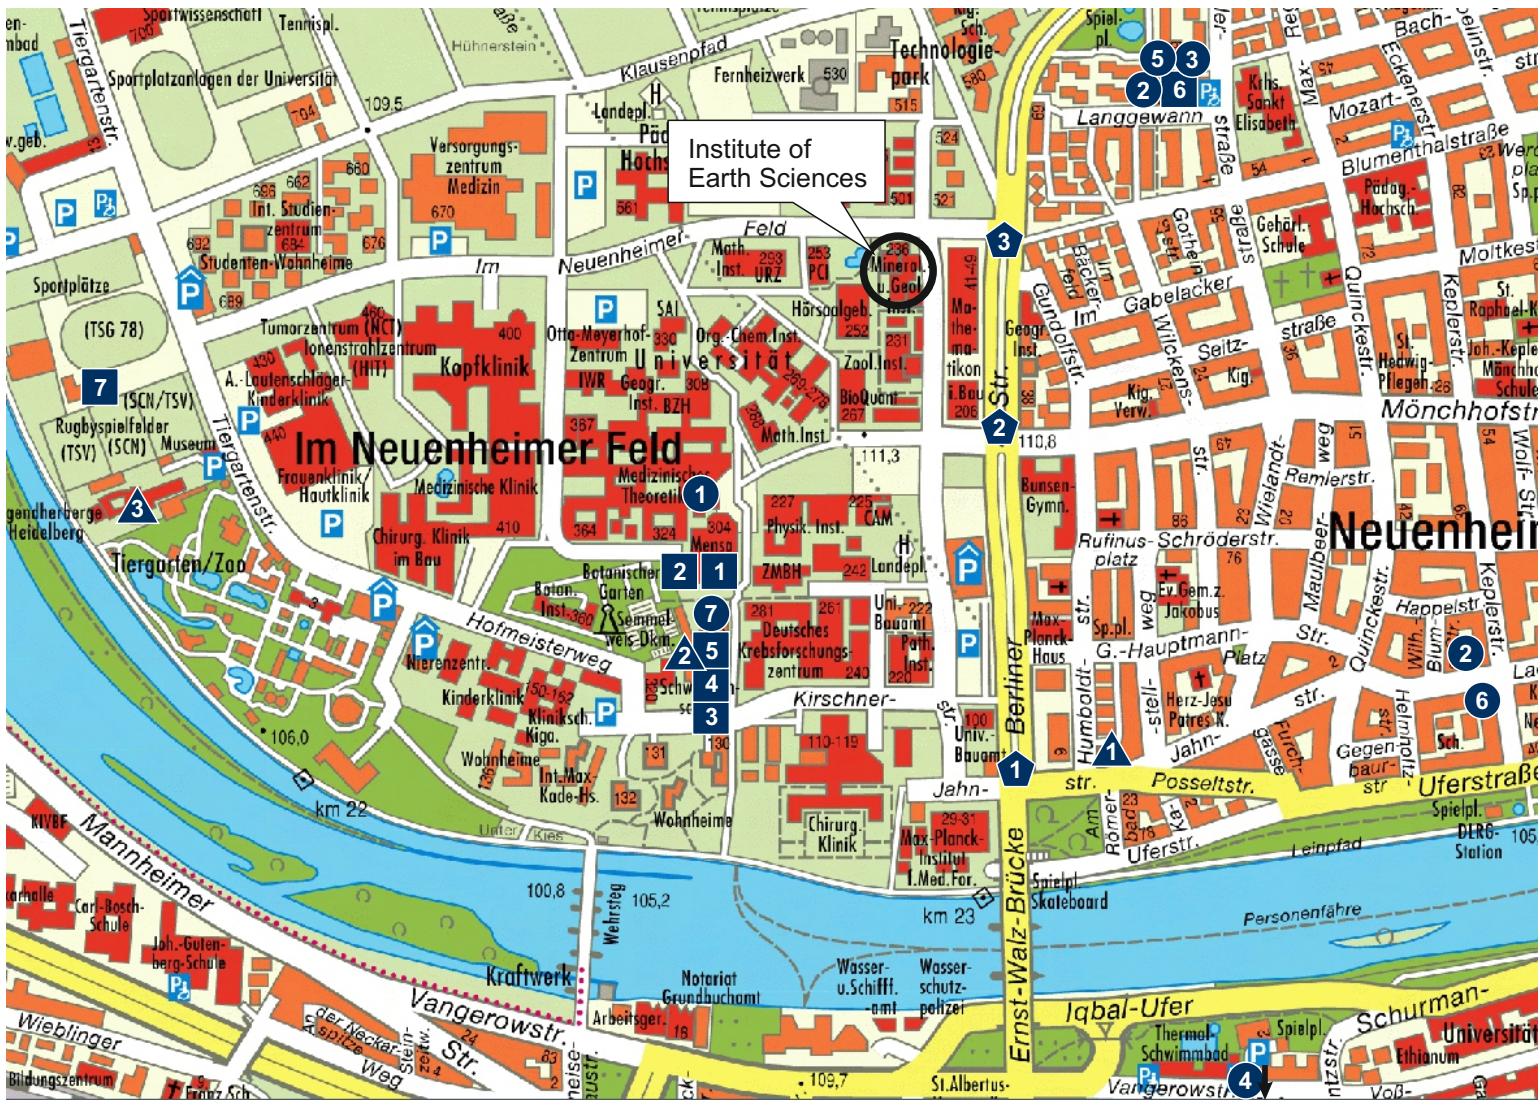

# Overview map: What is where?

## Accommodation

- 1 Café Frisch Hotel
- 2 Heidelberg University Guesthouses
- 3 Youth Hostel Heidelberg

## Tram Stops

- 1 Jahnstraße
- 2 Bunsen-Gymnasium
- 3 Technologiepark

## Shopping

- 1 Uni Shop
  - 2 REWE
  - 3 Nahkauf
  - 4 Kaufland
  - 5 Delphin Apotheke
  - 6 Hubertus Apotheke
- ## Bank
- 7 Sparkasse Heidelberg