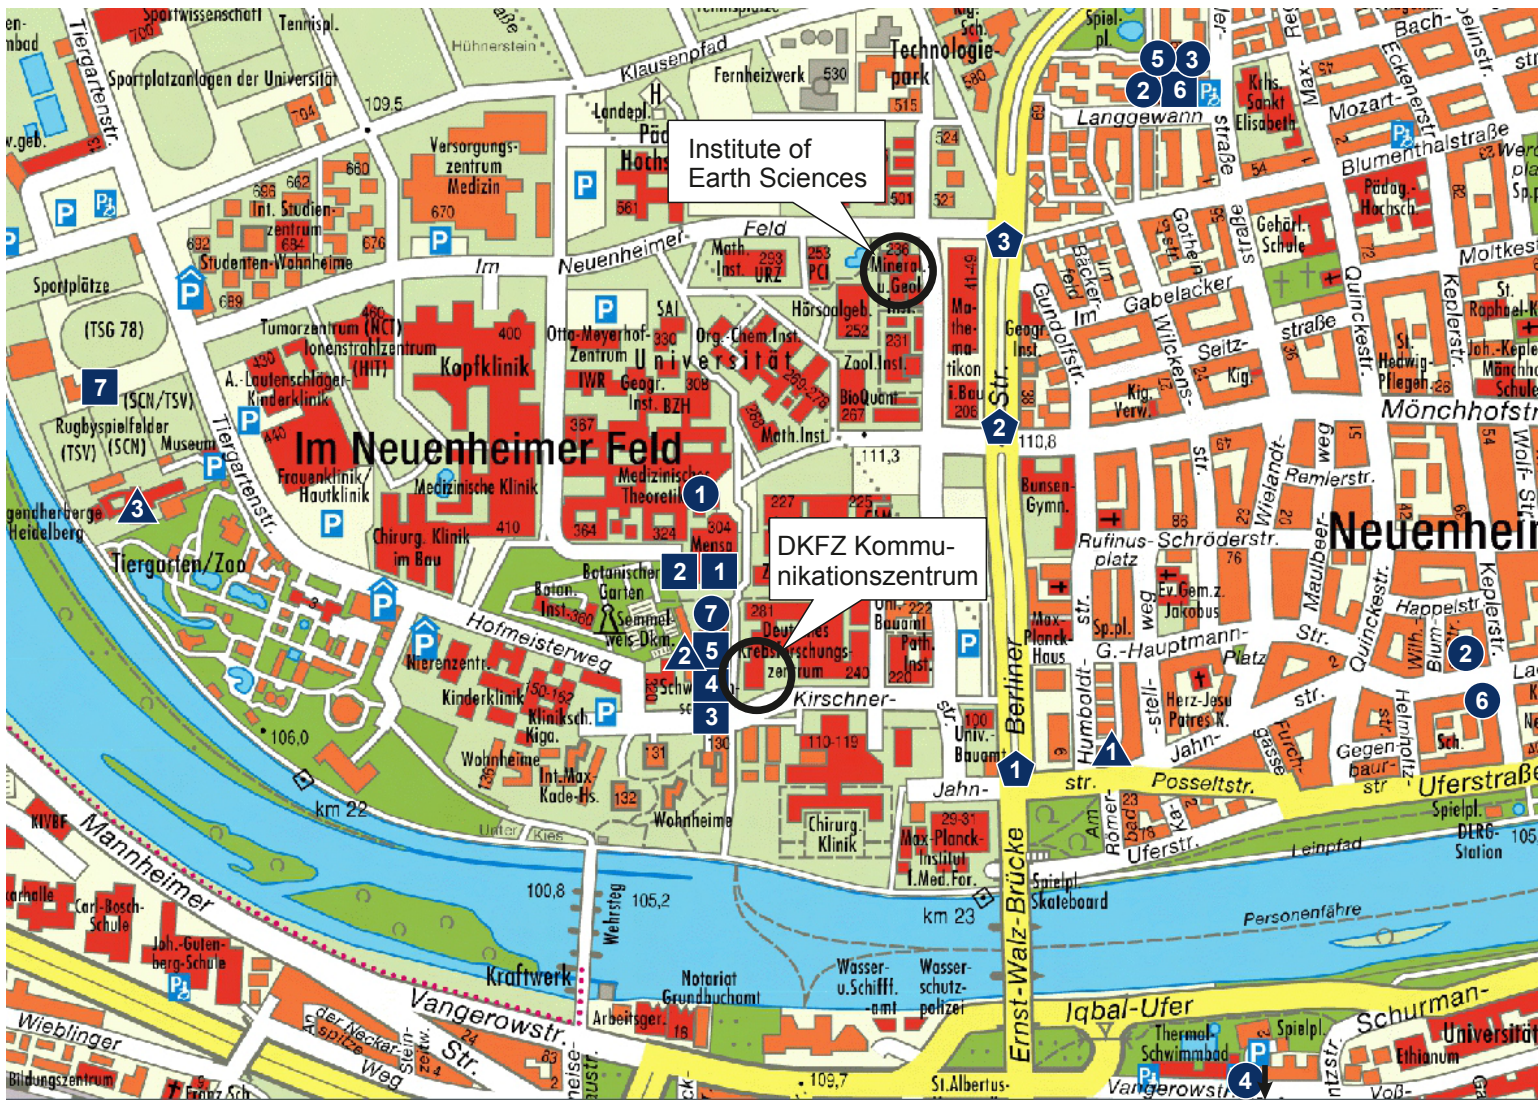

Overview map: What is where?

Accommodation

- 1 Café Frisch Hotel
- 2 Heidelberg University Guesthouses
- 3 Youth Hostel Heidelberg

Tram Stops

- 1 Jahnstraße
- 2 Bunsen-Gymnasium
- 3 Technologiepark

Eating

- 1 Mensa
- 2 Café Botanik
- 3 Bellini Café
- 4 Bellini Bistro
- 5 Bäckerei Kohlmann
- 6 Buffet & Bistro
- 7 Ristorante Pizzeria Roseto

Shopping

- 1 Uni Shop
- 2 REWE
- 3 Nahkauf
- 4 Kaufland
- 5 Delphin Apotheke
- 6 Hubertus Apotheke
- Bank**
- 7 Sparkasse Heidelberg